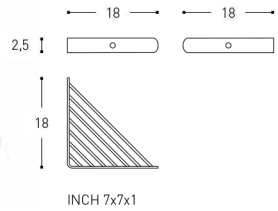

# architect

INCH 7.9x4.7x1

- JABONERA REJILLA  
GRILLE SOAP DISH  
PORTE SAVON GRILLE  
PORTASAPONE GRIGLIA  
SABONETEIRA GRELHA  
GITTERSEIFENSCHALE  
ZEEPBAKJE ROOSTER

**290 02 39**  
**100.00 \$**

INCH 7x7x1