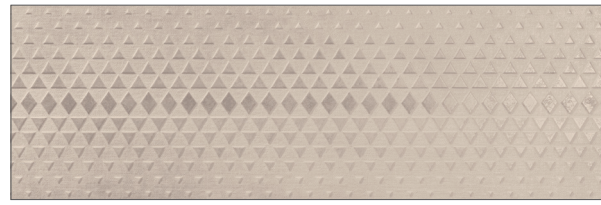

RLV Channel Linen 30x90 / 12"x36"
☐ Matt M18 Designs 04