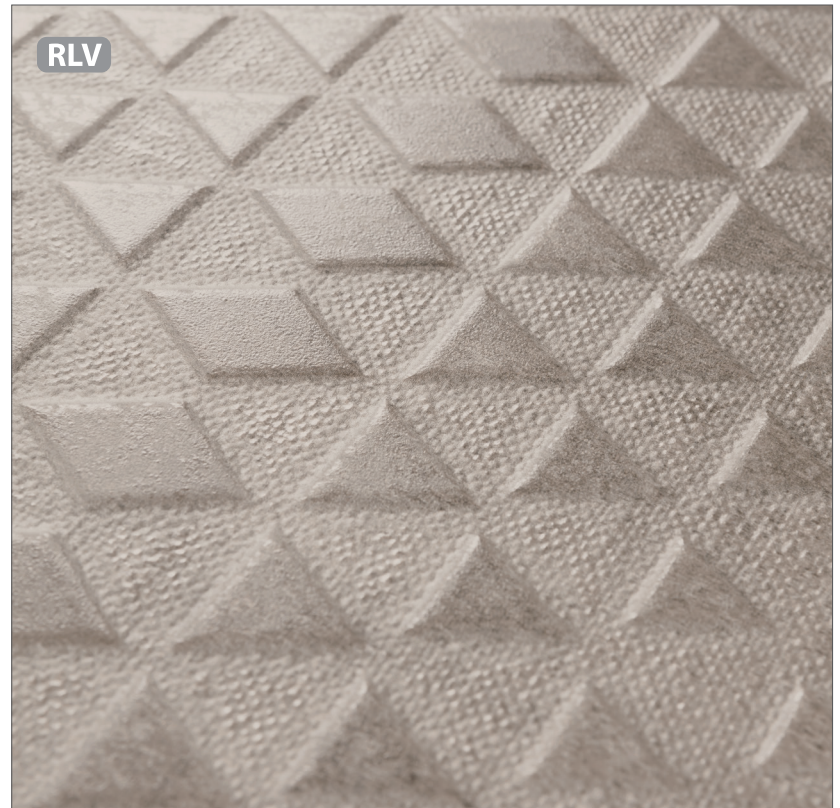

RLV Channel Sand detail