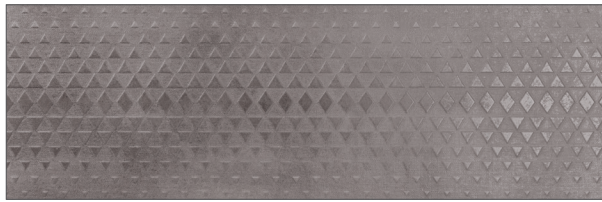

RLV Channel Gray 30x90 / 12"x36"
☐ Matt M18 Designs 04