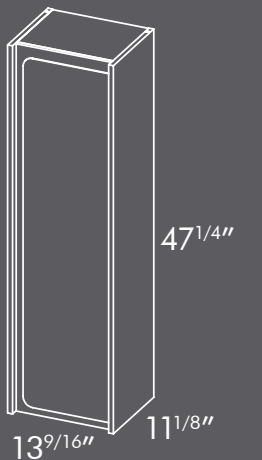

DAX-IND012427

Available finishes

-  Matt White
-  Cotton
-  Matt Black
-  Valenti
-  Aliso

Available sizes

24" / 32" / 40" / 48"

Spec drawings

DAX-IND014802

DAX-DELO13288