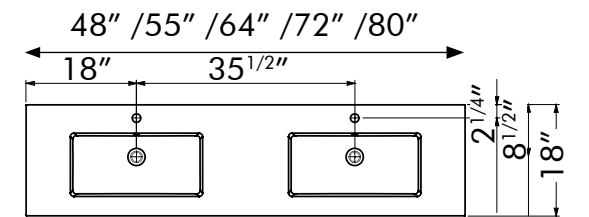

Toscana.
Artificial stone basin

Available sizes.
Single basin: 24" /28" /32" /36" /40" /48"
Double basin: 48" /55" /64" /72" /80"

24" /28" /32" /36" /40" /48"