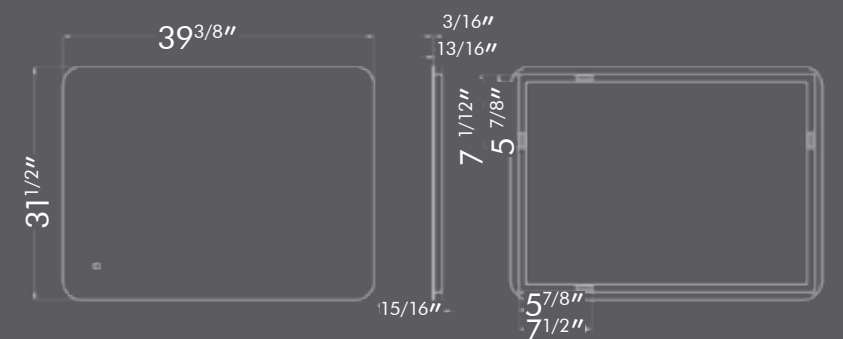

Spec drawings

DAX Vannhyggenhets

DAX-VEC012211

Veco • DAX 2024

Tops.

Onix.
Ceramic basin

Available sizes.
Single basin: 24", 28", 32, 32"L, 36", 36"L, 40", 48"
Double basin: 48"

24", 28", 32, 36", 40", 48"

Toscana.
Artificial stone basin

Available sizes.
Single basin: 24" /28" /32" /36" /40" /48"
Double basin: 48" /55" /64" /72" /80"

24" /28" /32" /36" /40" /48"

•DAX Vanity cabinets

Mirrors.

Mirrors • DAX 2024

Cali.

Spec drawing

Available sizes
24" / 32"

• DAX Vanity cabinets

Aura.

Spec drawing.

Available sizes.
24" / 28" / 40"

Soul.