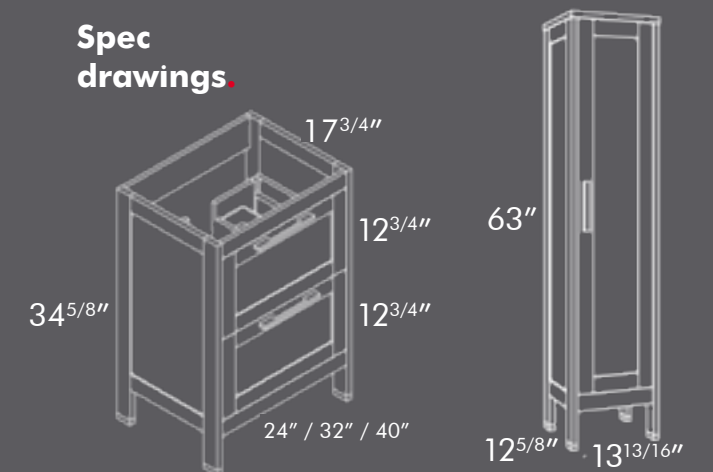

DAX-LAKE014019

Available finishes

- | | |
|---|---|
|  White |  Oak |
|  Pine |  Wenge |
|  Deep Blue |  Mist |

Available sizes

24" / 32" / 40"

Spec drawings

DAX-LAKE014014

DAX-LAKE055514