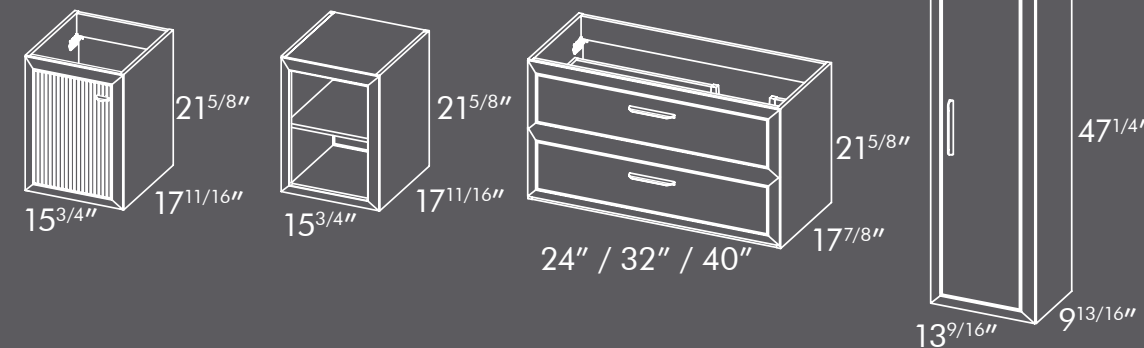

Available sizes.
24" / 32" / 40"

Spec drawings.