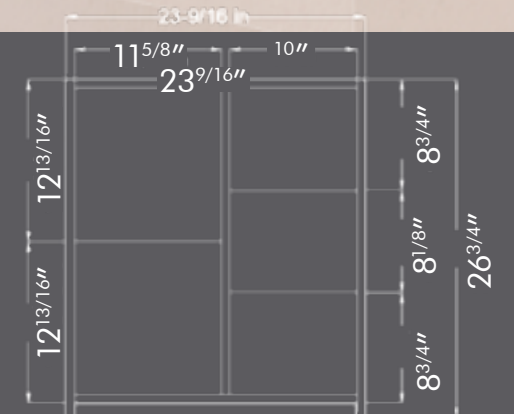

Available sizes.
24" / 32"