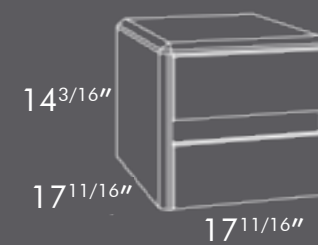

Available finishes

-  White
-  Pine
-  Mink

Available sizes

16" / 24" / 32" / 40" / 48"

Spec drawings

DAX-VEN056224

DAX-VEN3014024

DAX-VEN056246