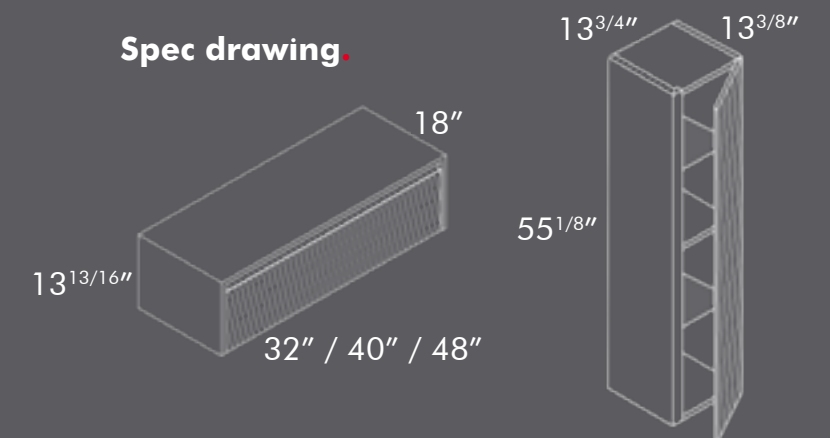

Oak

Drawer:

White

Mist

Anthracite

Leaf

Available sizes
32" / 40" / 48"

Spec drawing