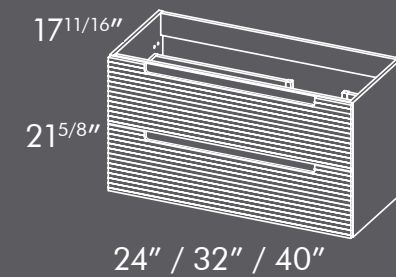

Available sizes

Vanities: 24", 32", 40"

Spec drawings