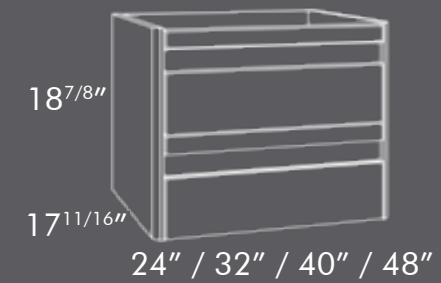

Available finishes

-  White
-  Pine
-  Mink

Available sizes

16" / 24" / 32" / 40" / 48"

Spec drawings

DAX-VEN056224

DAX-VEN3014024

DAX-VEN056246