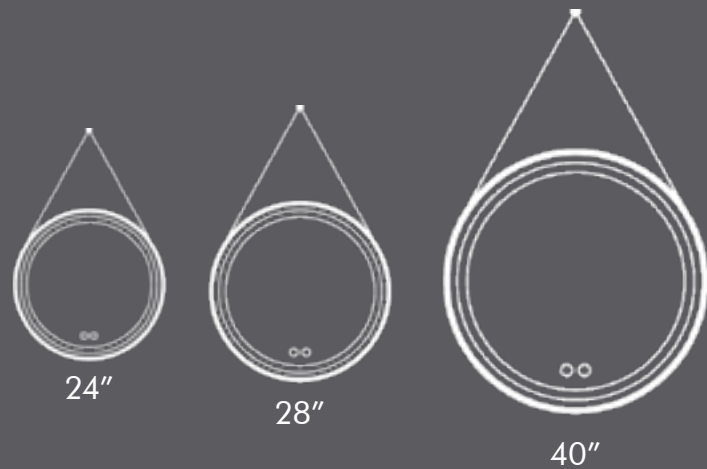

Spec drawings

DAX Vannhyggenhets

DAX-VEC012211

Veco • DAX 2024

Tops.

Onix.
Ceramic basin

Available sizes.
Single basin: 24", 28", 32, 32"L, 36", 36"L, 40", 48"
Double basin: 48"

24", 28", 32, 36", 40", 48"

Toscana.
Artificial stone basin

Available sizes.
Single basin: 24" /28" /32" /36" /40" /48"
Double basin: 48" /55" /64" /72" /80"

24" /28" /32" /36" /40" /48"

•DAX Vanity cabinets

Mirrors.

Mirrors • DAX 2024

Cali.

Spec drawing

Available sizes
24" / 32"

• DAX Vanity cabinets

Aura.

Spec drawing.

Available sizes.
24" / 28" / 40"

Soul.

Spec drawing.

Available sizes.
22" / 32"

Mirrors • DAX 2024

•DAX Vanity cabinets

Sun.

Spec drawing.

Available sizes.
24" / 32" / 40" / 48" / 56" / 64" / 72"

Mirrors • DAX 2024