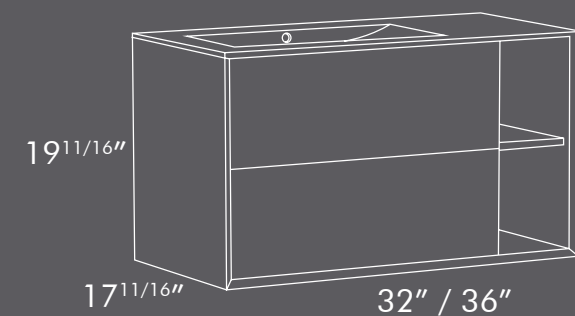

Available sizes

32", 36"

Spec drawings