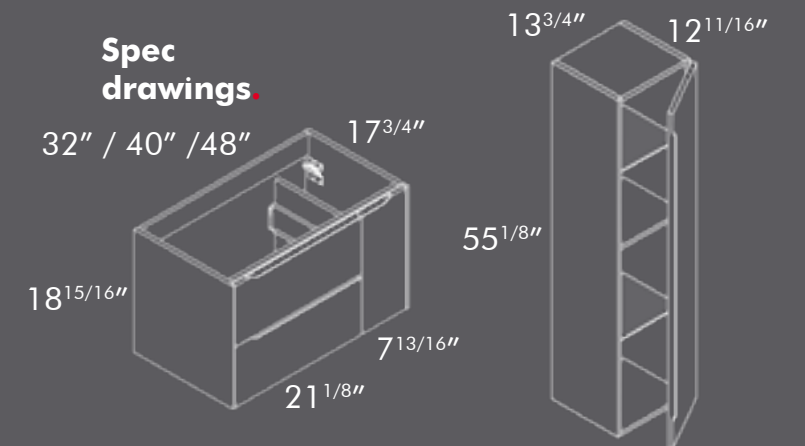

Available finishes.

Available sizes.

32" / 40" / 48"

Spec drawings.

DAX-CEN023222

DAX-CEN023211

DAX-CEN023246

Makai.