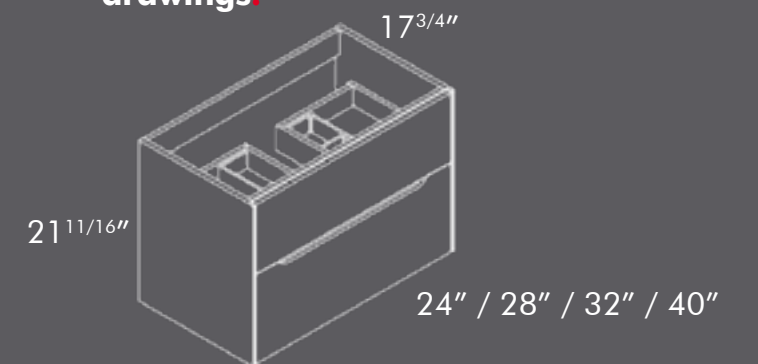

Matte White

Oak

Available sizes.

24" / 28" / 32" / 40"

Spec drawings.

•DAX Vanity cabinets

DAX-BER022411

Berlin • DAX 2024