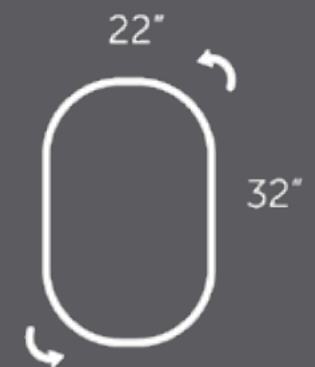

Soul.

Spec drawing.