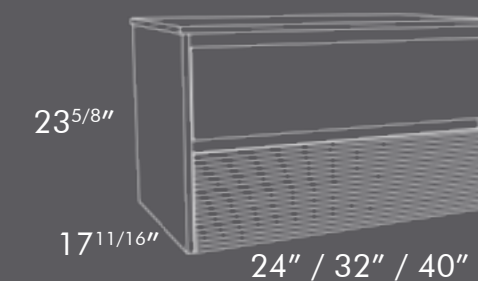

Spec drawings