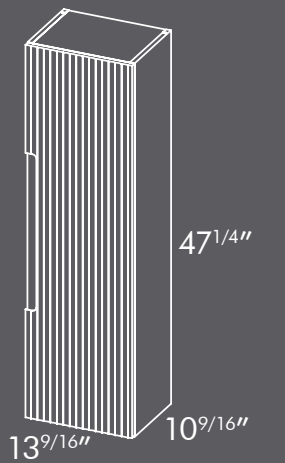

Available sizes

Vanities: 24", 32", 40"

Spec drawings