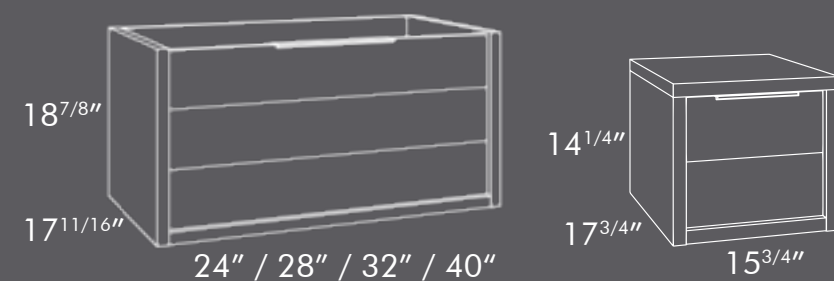

DAX-MOD011627

Available finishes

- Matte White
- Oak

Available sizes

24" / 28" / 32" / 40"

Spec drawings

DAX - MOD013227

Immerse yourself in the sleek lines and minimalist elegance of the Modena Collection. Each piece is crafted with meticulous attention to detail, from the thin dilatations gracing the doors to the minimalist handles adorning the vanity cabinet. With its contemporary sophistication, Modena brings a touch of modern luxury to your bathroom, transforming it into a haven of style and comfort.