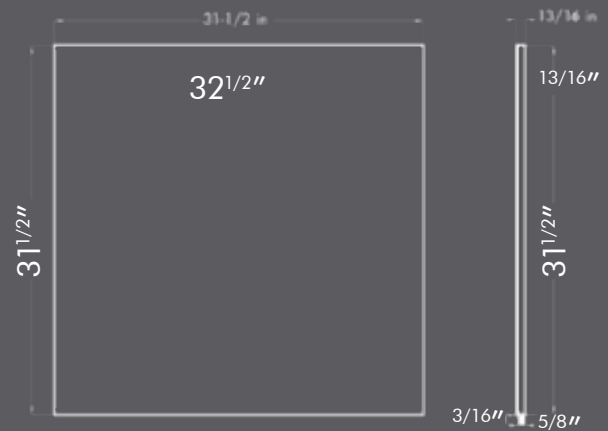

Spec drawing.

Available sizes.
22" / 32"

Mirrors • DAX 2024

•DAX Vanity cabinets

Sun.

Spec drawing.

Available sizes.
24" / 32" / 40" / 48" / 56" / 64" / 72"

Mirrors • DAX 2024