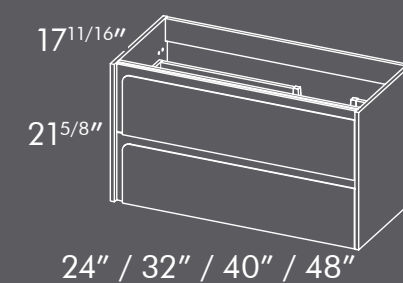

DAX-IND012427

Available finishes

-  Matt White
-  Cotton
-  Matt Black
-  Valenti
-  Aliso

Available sizes

24" / 32" / 40" / 48"

Spec drawings

DAX-IND014802

DAX-DELO13288