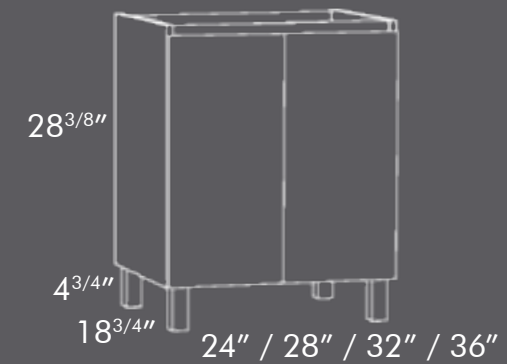

DAX Vanity cabinets

DAX-SUN013614

Sunset.

Discover the Sunset Cabinet, featuring two vertically opening doors and two interior levels. This innovative design offers easy access to your bathroom essentials while maximizing storage space. Embrace the functionality and style of Sunset, where organization meets elegance in your bathroom.

Available finishes.

- White
- Pine
- Oak
- Wenge

Available sizes.

24" / 28" / 32" / 36"

Spec drawings.

DAX-SUN013614

Sunset • DAX 2024