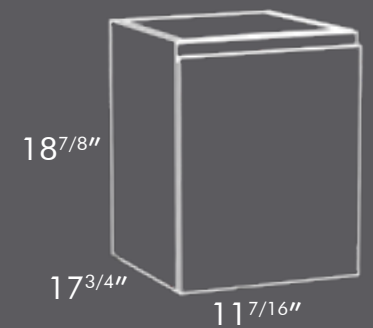

Pasadena Base Cabinet.

DAX-PAS11214-R

DAX-PAS110811-L

Available finishes.

- White
- Pine
- Oak

Available sizes 8" / 12"

Spec drawings.

Costa.