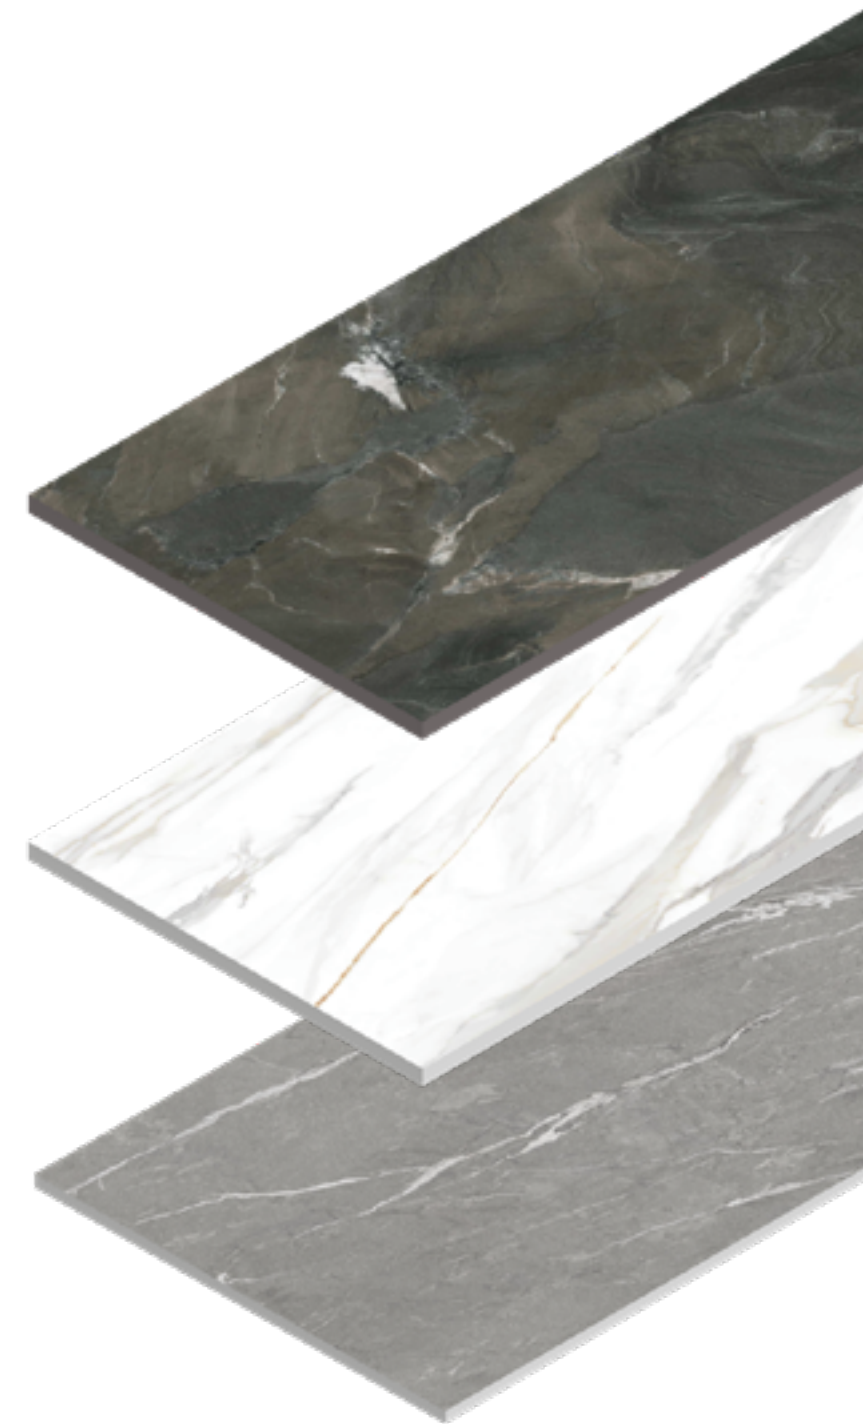

Casania gray matt.
0522000010220

Size: 6mm - 48" X 102"
33.58 Sqft per Slab

Brand: Tau Made in Spain