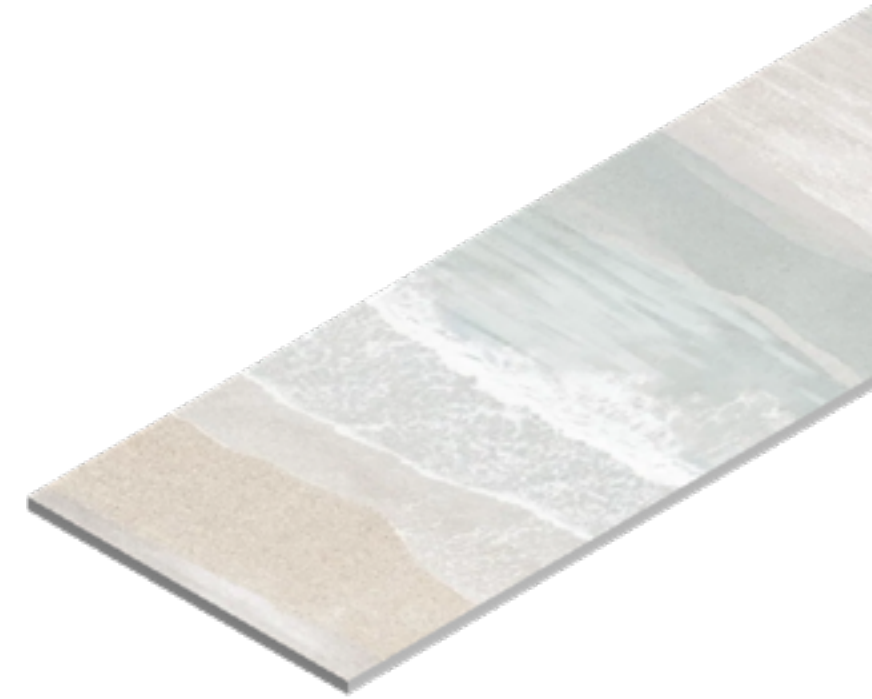

Iba Shade Art. R0002499

Size: 12" x 36"
(11.65 sqft - 5 pcs per Box -
51 Boxes per Pallet)

Brand: Keraben- Made in Spain