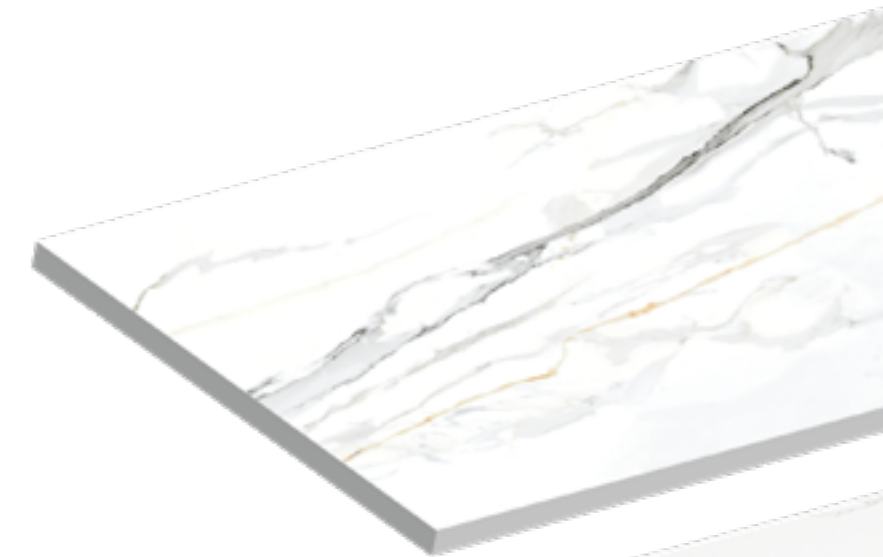

Calacatta gold polished quartz.

SLAB-2004-2CM

Size: 12mm - 127" x 65" x 3/4"
Size: 12mm - 127" x 65" x 1 1/4"
(57.33 sqft per slab)